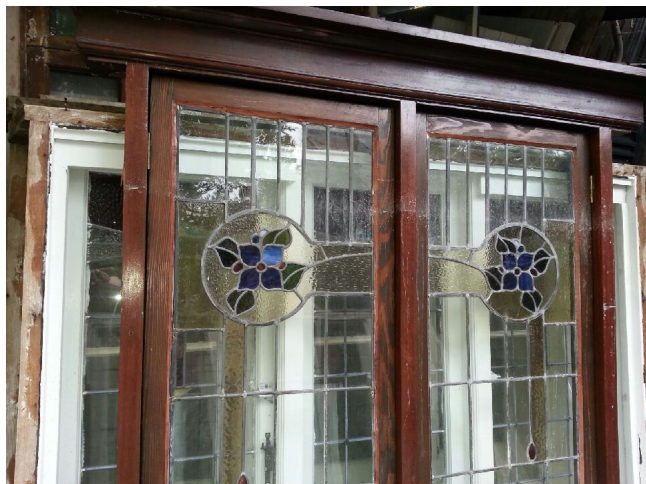

## Floral Leadlight Double Casement Window

Rating: Not Rated Yet

**Price:**  
**\$ 700.00**

[Ask a question about this product](#)

### Description

Double casement leadlight window with a floral motif.

Measures 1300 wide by 1550 high.