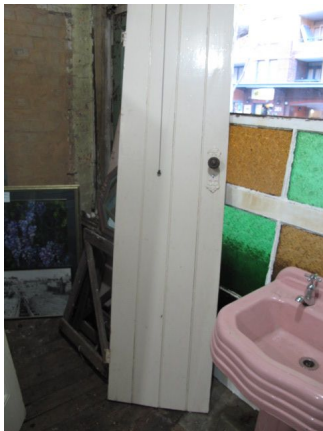

Industrial Slim 'Dunny' Door Trestle Table

Rating: Not Rated Yet

Price:
\$ 180.00

[Ask a question about this product](#)

Description

Quite possibly the skinniest of the 'dunny' doors in Sydney,

This also makes it an ideal candidate for a funky trestle/side/refectory table in an equally slimline inner city terrace!

Or you could just have a small toilet...

Measures 530W by 2080H